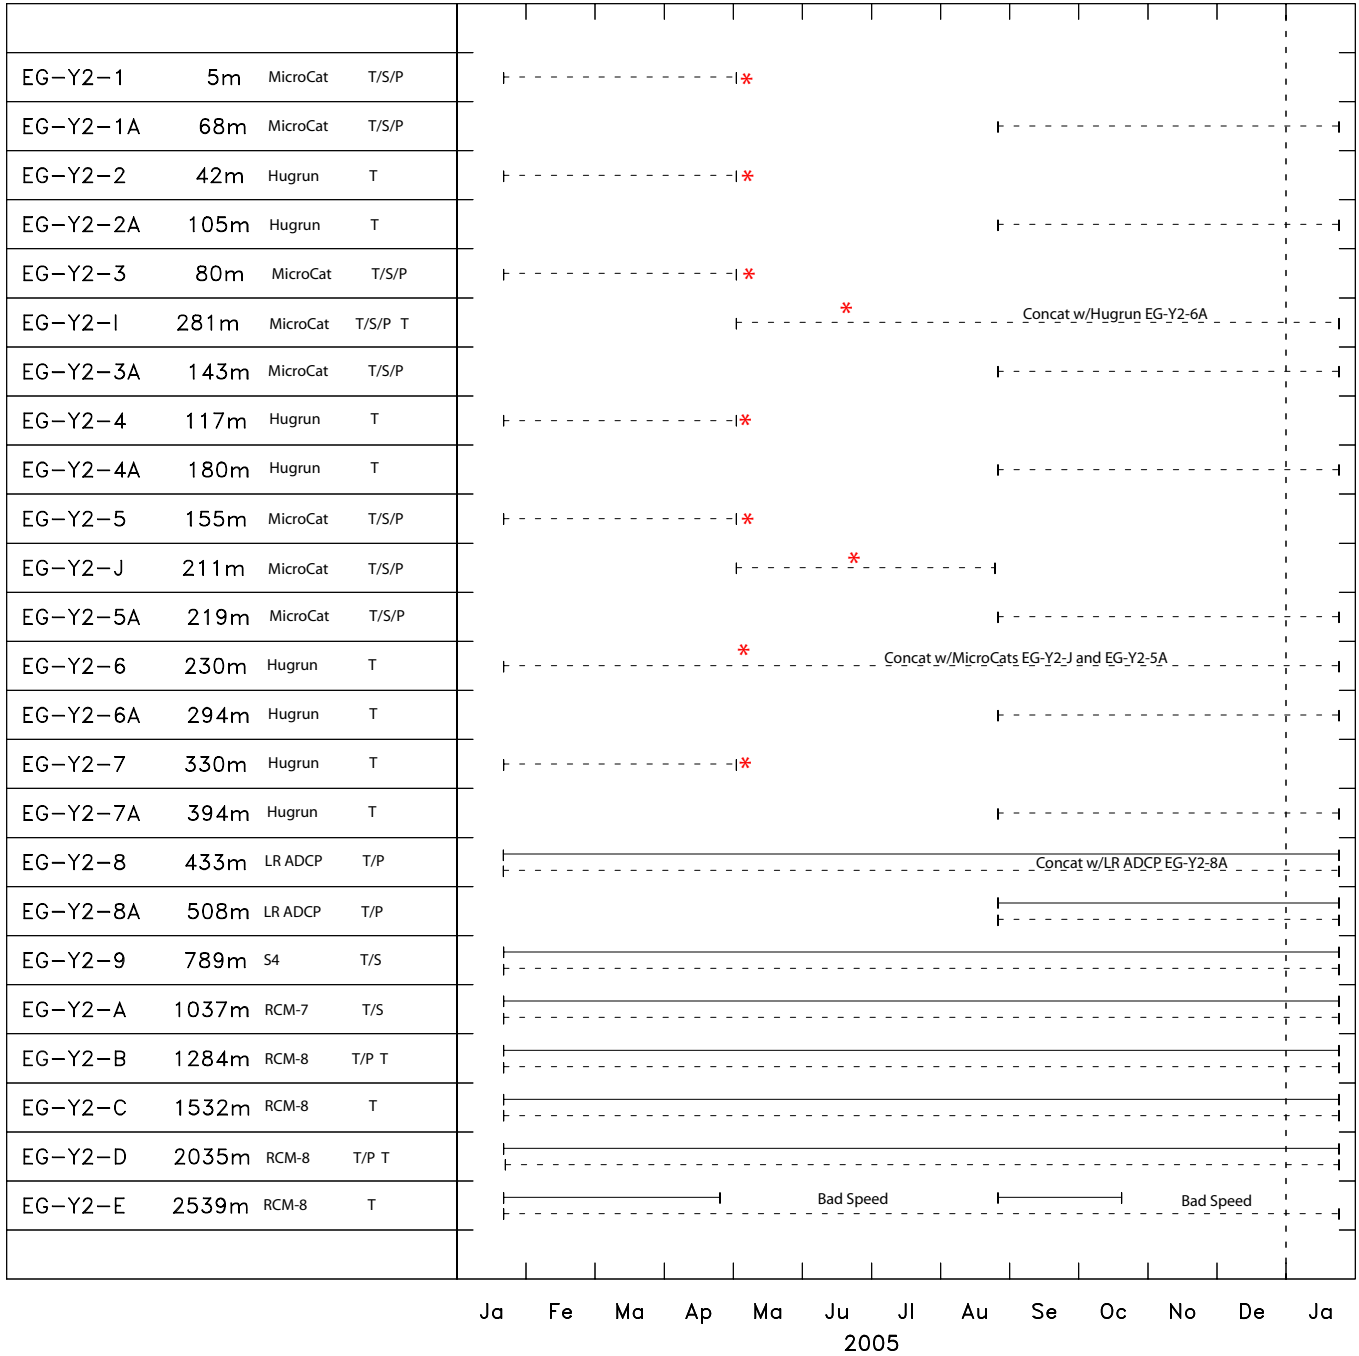

Eastern GoM Mooring Y2

* Upper Sub-surface Float Lost May 1, 2005